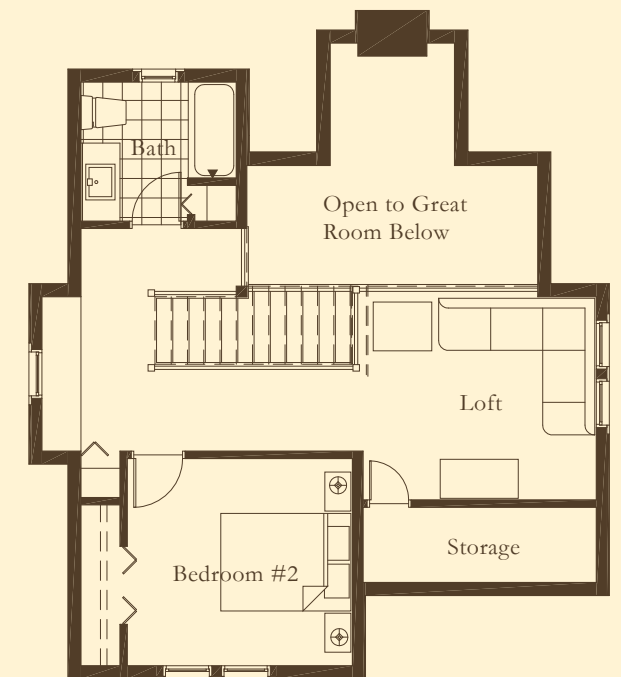

Willow Cottage

PLAN P1

Left Elevation

Front Elevation

Main Floor

Main Area : 998 sq.ft.

Total Area : 1627 sq.ft.

Upper Floor

Living Area : 629 sq.ft.