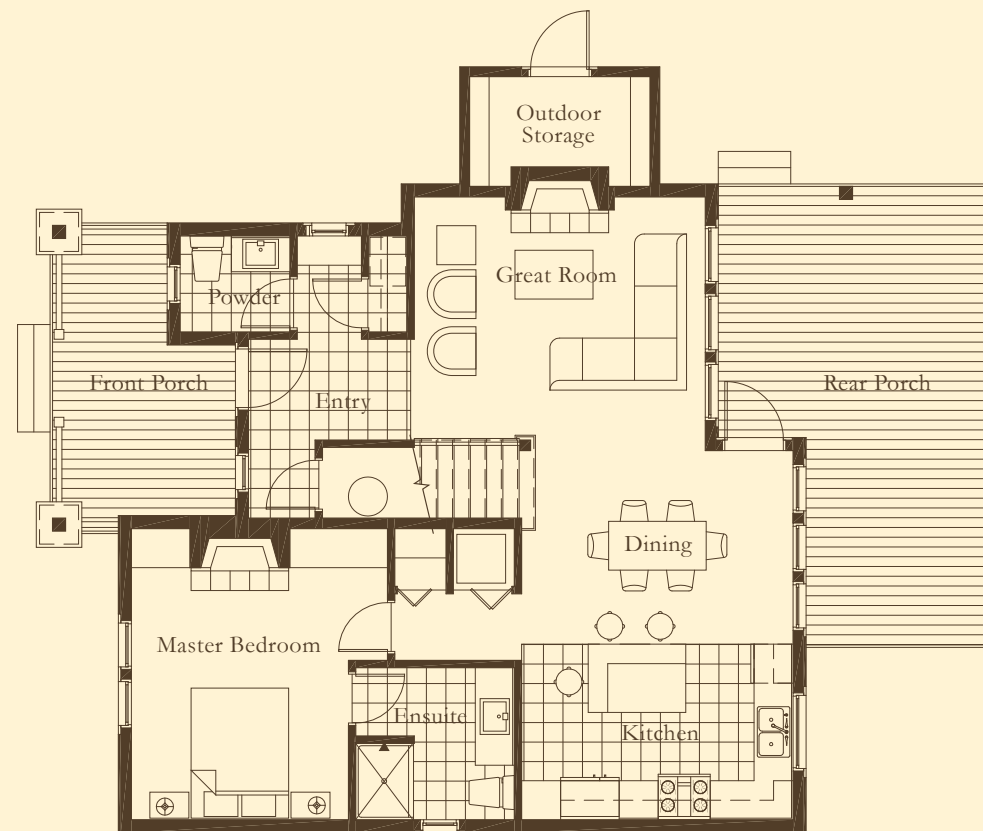

Willow Cottage

PLAN P1

Left Elevation

Front Elevation

Main Floor

Main Area : 998 sq.ft.

Total Area : 1627 sq.ft.

Upper Floor

Living Area : 629 sq.ft.