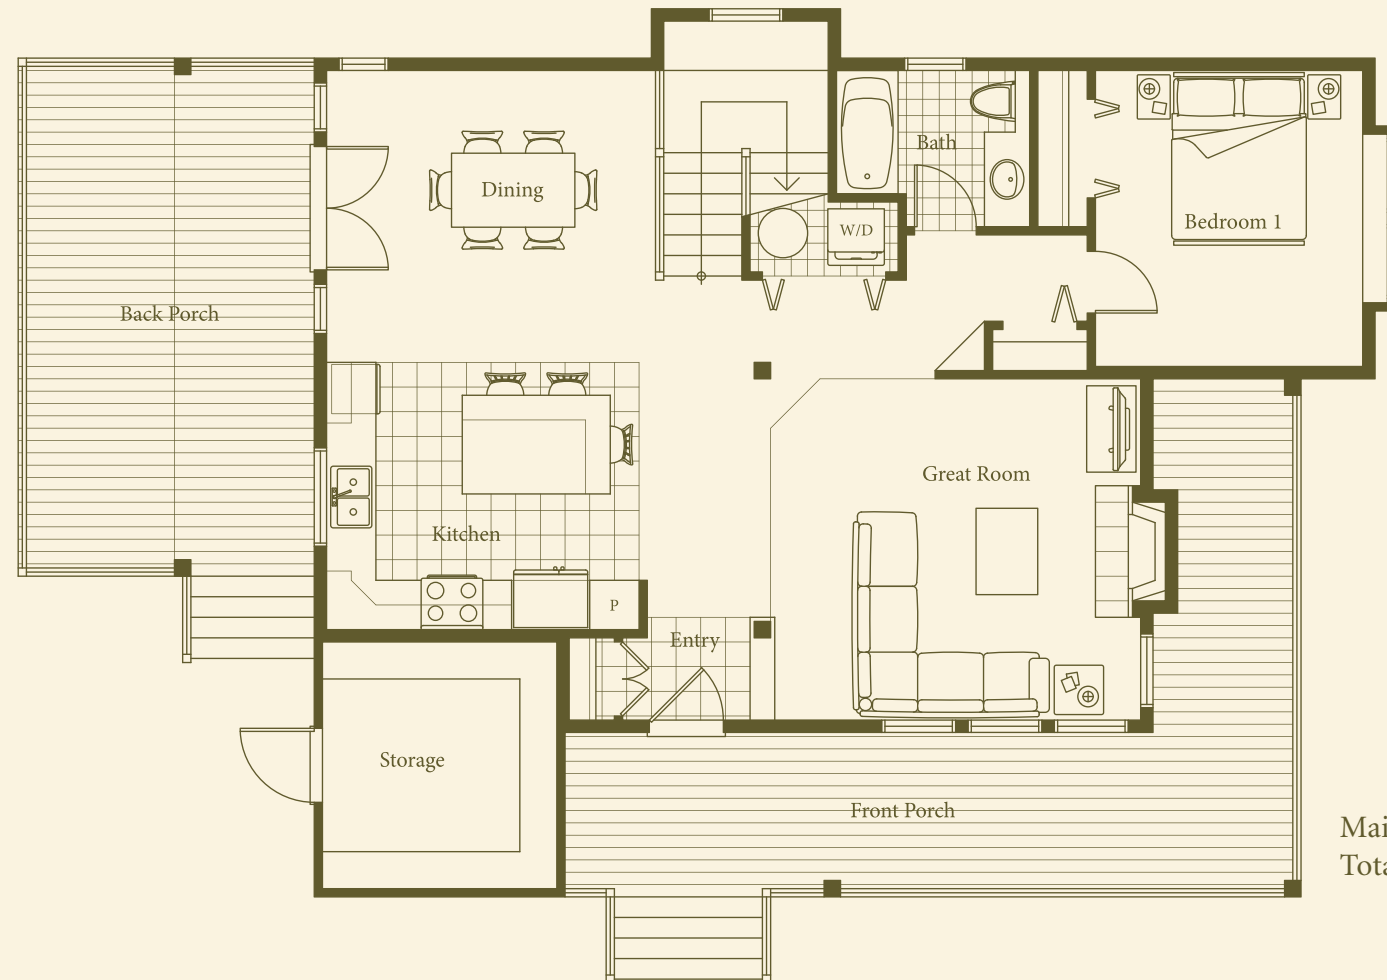

Laurel Cottage 2

PLAN K

Right Elevation

Front Elevation

Upper Floor
Upper Area: 497 sq.ft.

Main Floor
Main Area: 1020 sq.ft.
Total Area: 1517 sq.ft.