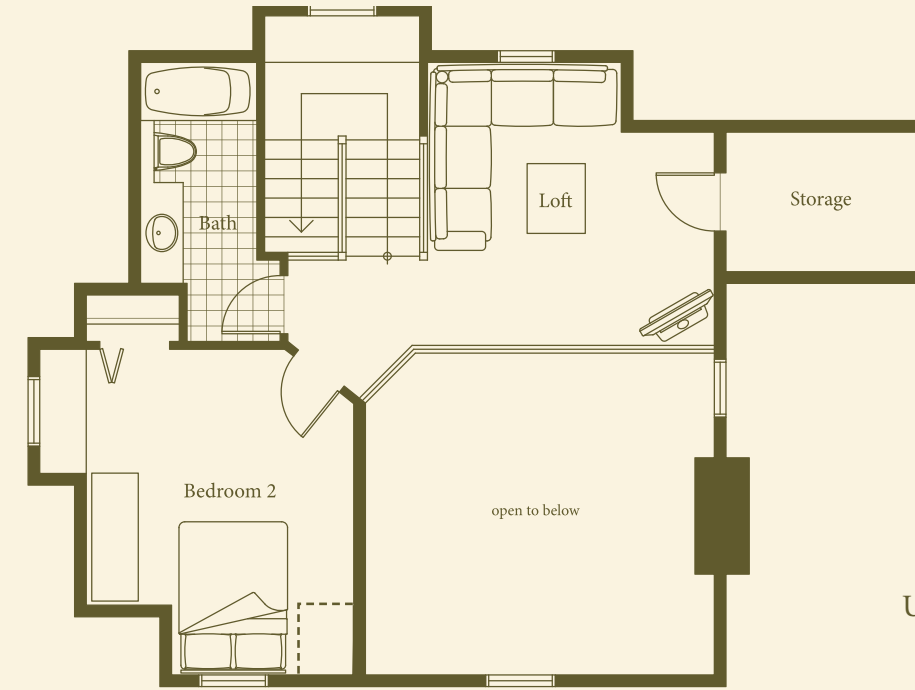

Laurel Cottage 2

PLAN K

Right Elevation

Front Elevation

Upper Floor
Upper Area: 497 sq.ft.

Main Floor
Main Area: 1020 sq.ft.
Total Area: 1517 sq.ft.