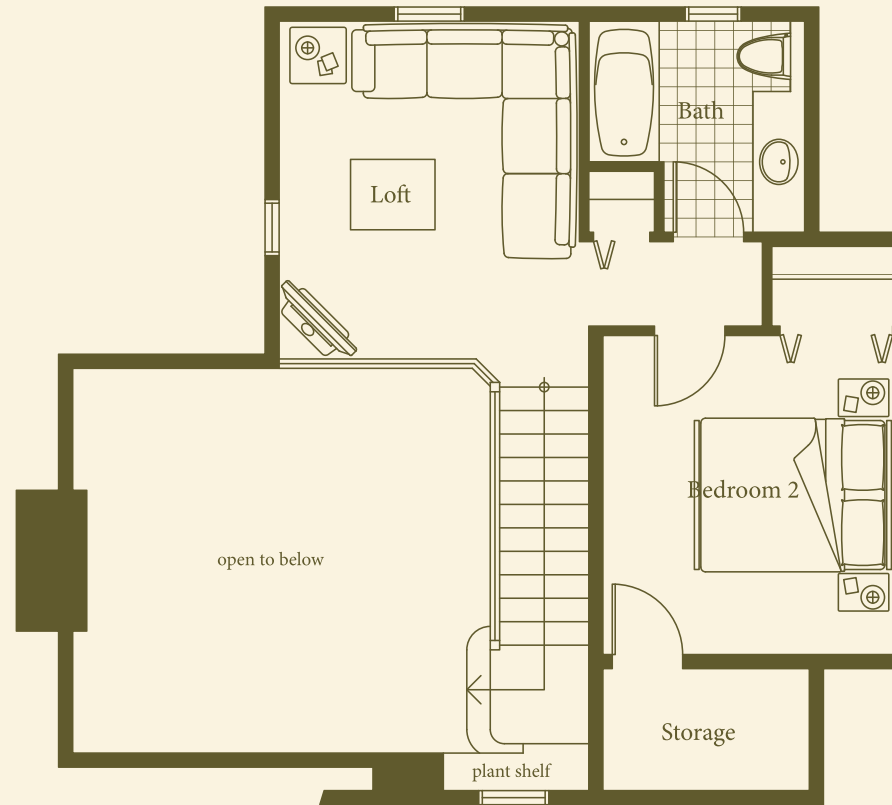

Honeysuckle Cottage 2

PLAN C

Left Elevation

Front Elevation

Upper Floor
Upper Area: 429 sq.ft.

Main Floor
Main Area: 855 sq.ft.
Total Area: 1284 sq.ft.