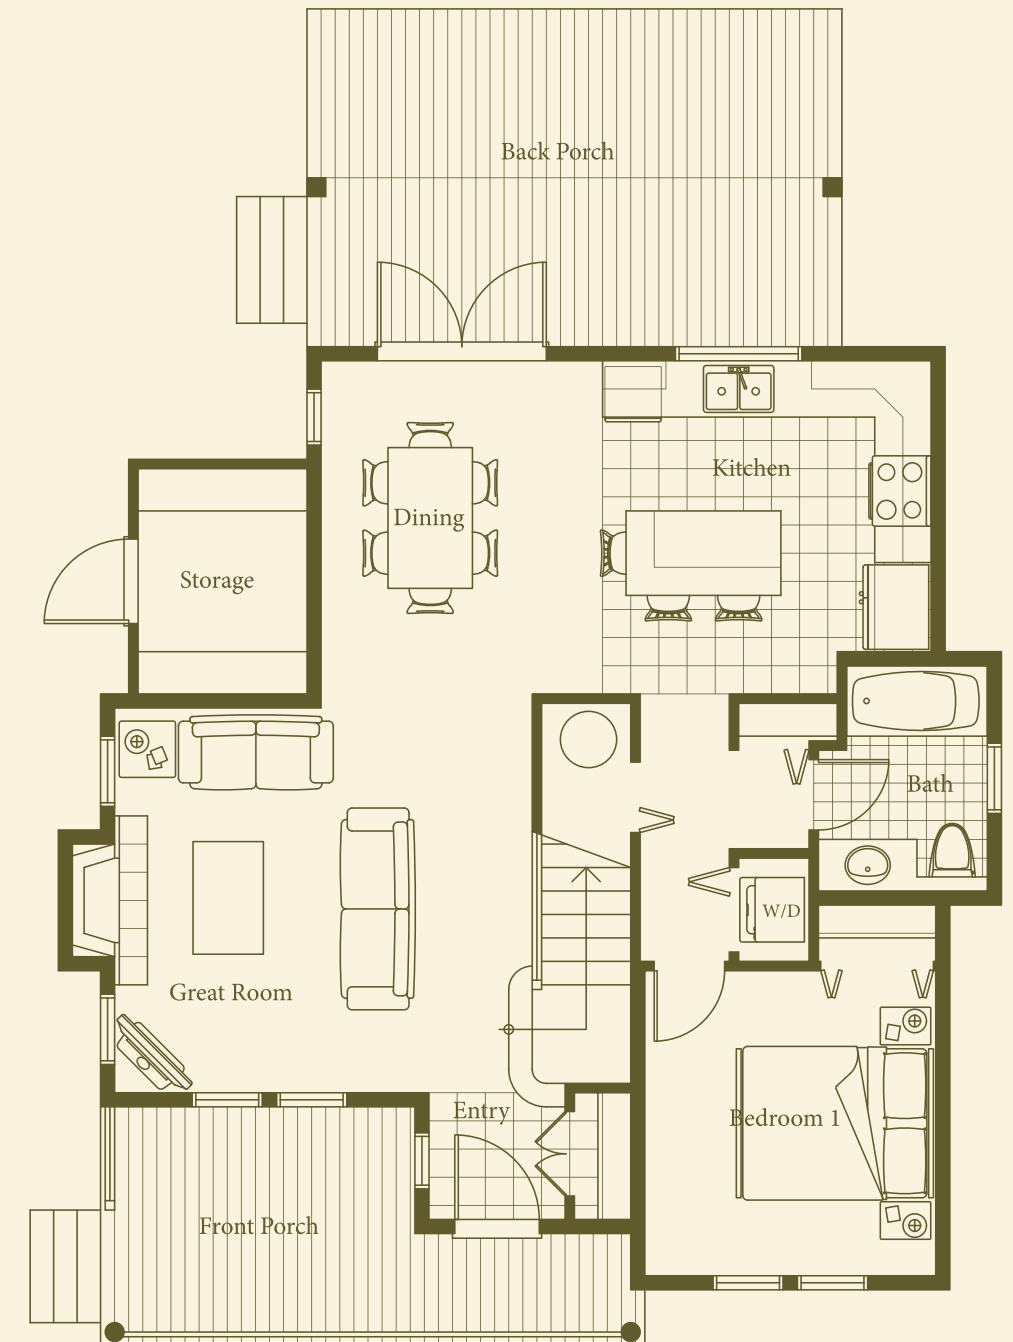

Honeysuckle Cottage 2

PLAN C

Left Elevation

Front Elevation

Upper Floor
Upper Area: 429 sq.ft.

Main Floor
Main Area: 855 sq.ft.
Total Area: 1284 sq.ft.