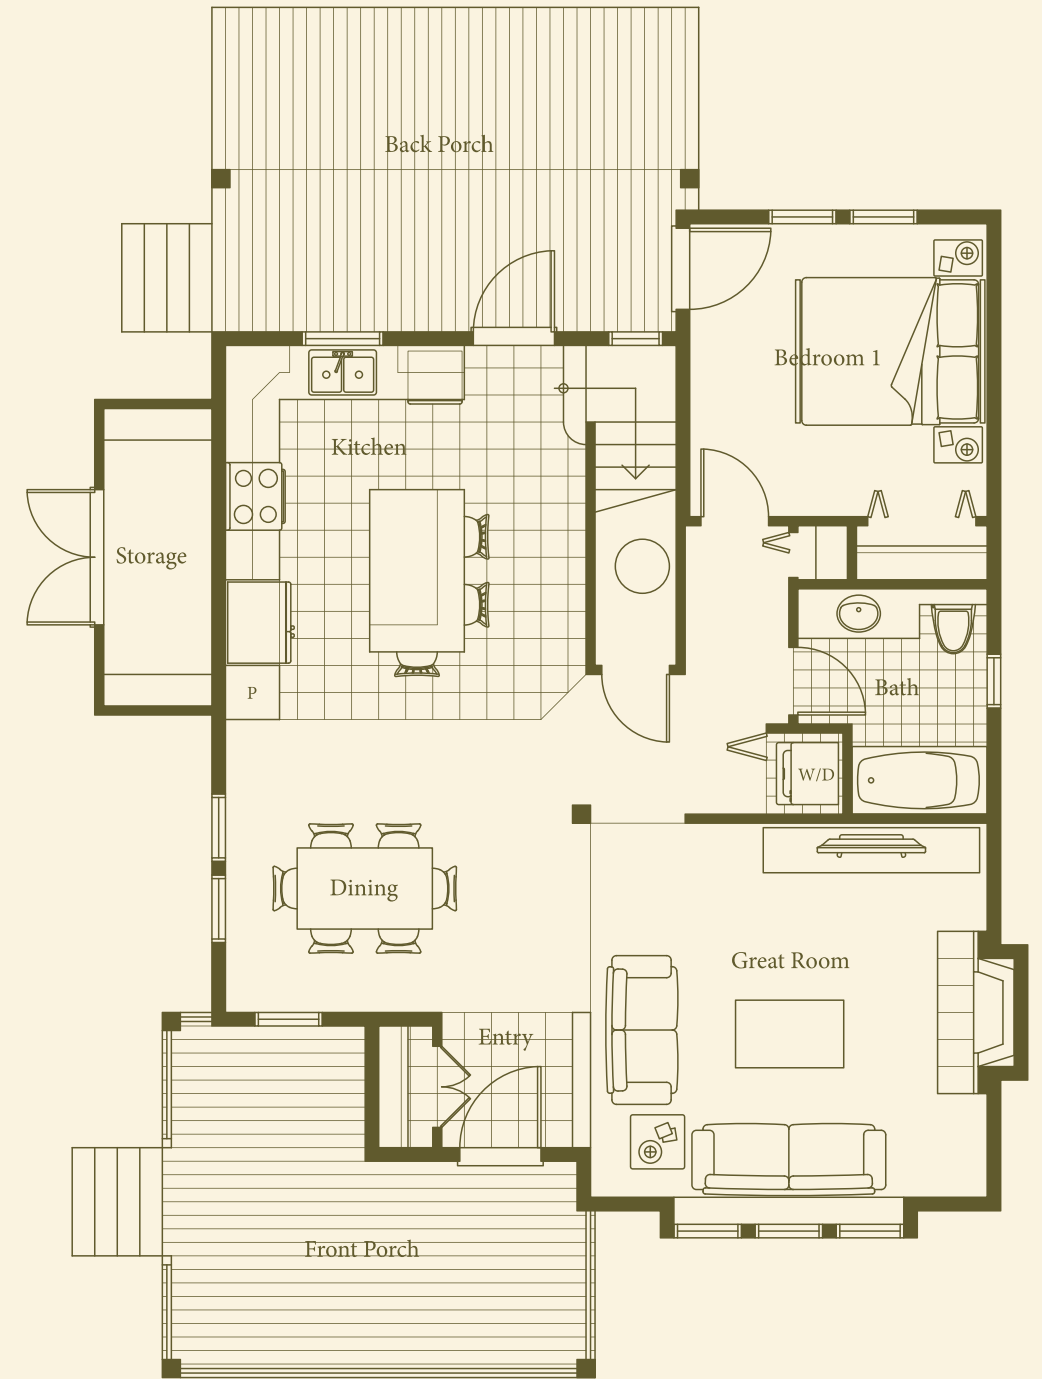

Hawthorne Cottage 2

PLAN E

Left Elevation

Front Elevation

Upper Floor
Upper Area: 507 sq.ft.

Main Floor
Main Area: 950 sq.ft.
Total Area: 1457 sq.ft.