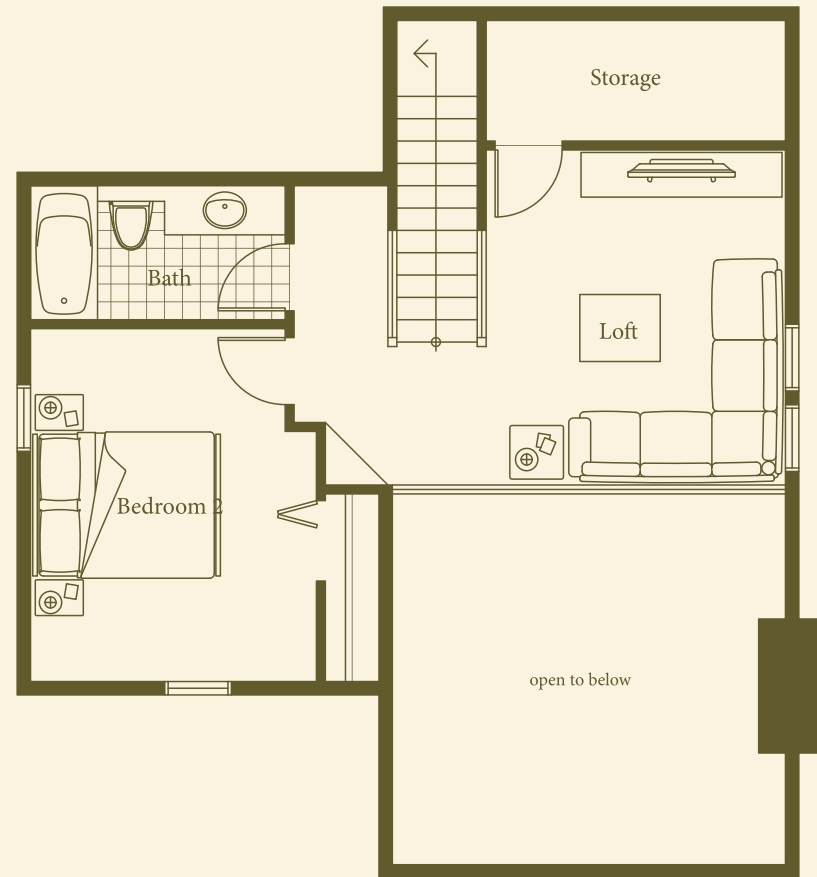

Hawthorne Cottage 2

PLAN E

Left Elevation

Front Elevation

Upper Floor
Upper Area: 507 sq.ft.

Main Floor
Main Area: 950 sq.ft.
Total Area: 1457 sq.ft.