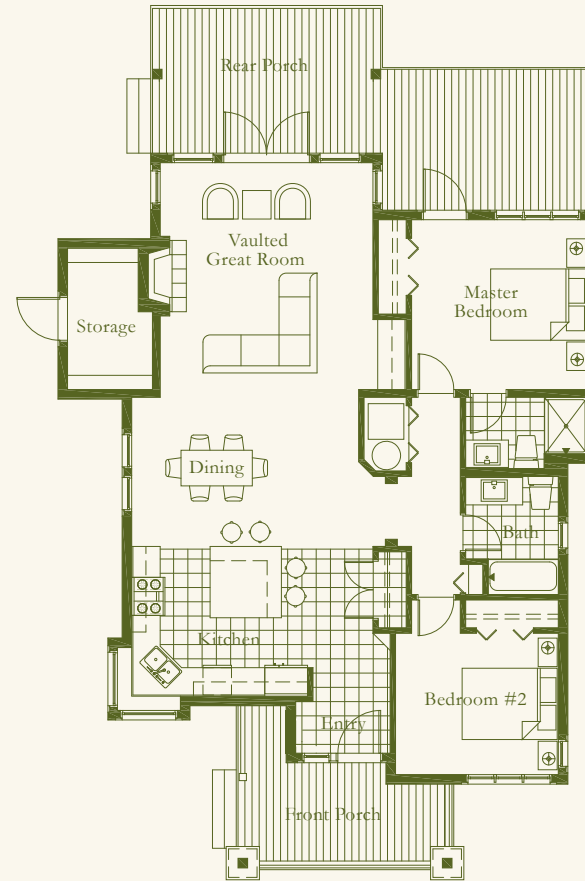

Deerfern Cottage

PLAN 01

Left Elevation

Front Elevation

Main Floor

Main Area : 1240 sq.ft.

Total Area : 1240 sq.ft.