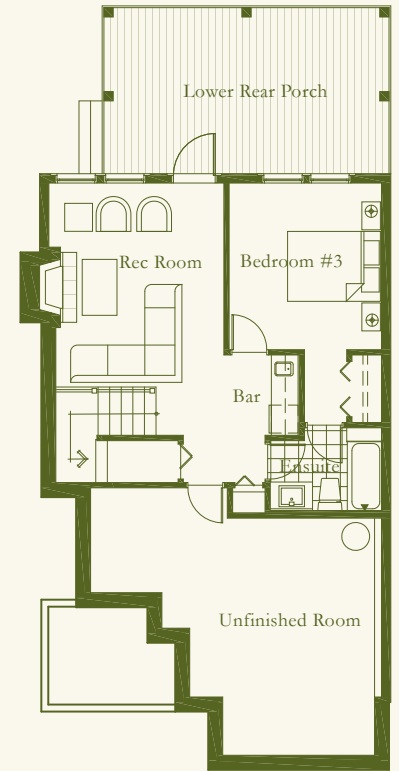

Bluebell Cottage

PLAN L2B

Main Floor
Main Area : 933 sq.ft.
Total Area : 2426 sq.ft.

Upper Floor
Upper Area : 560 sq.ft.

Lower Floor
Living Area : 593 sq.ft.
Unfinished Room : 340 sq.ft.