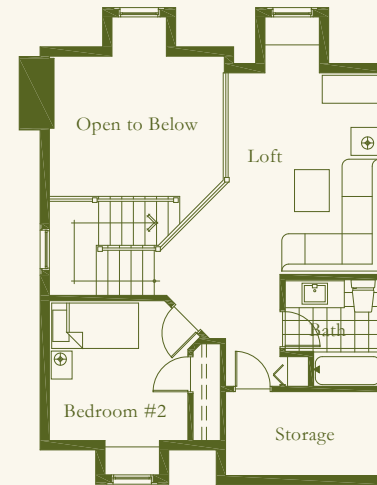

Bluebell Cottage

PLAN L2B

Main Floor
Main Area : 933 sq.ft.
Total Area : 2426 sq.ft.

Upper Floor
Upper Area : 560 sq.ft.

Lower Floor
Living Area : 593 sq.ft.
Unfinished Room : 340 sq.ft.