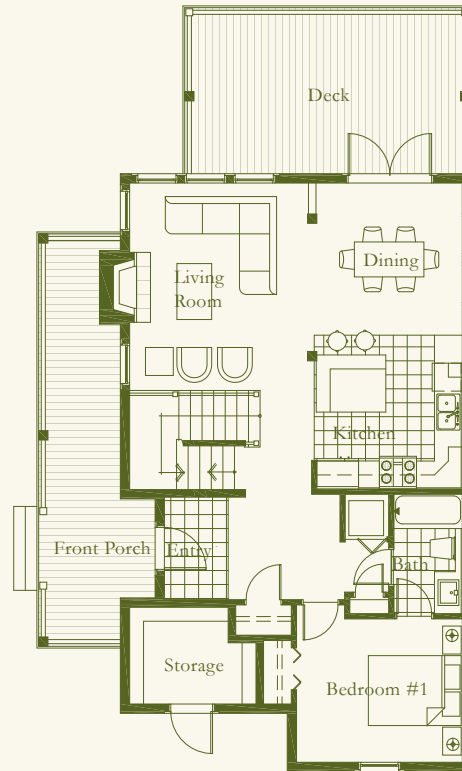

Bluebell Cottage

PLAN L2B

Main Floor
Main Area : 933 sq.ft.
Total Area : 2426 sq.ft.

Upper Floor
Upper Area : 560 sq.ft.

Lower Floor
Living Area : 593 sq.ft.
Unfinished Room : 340 sq.ft.